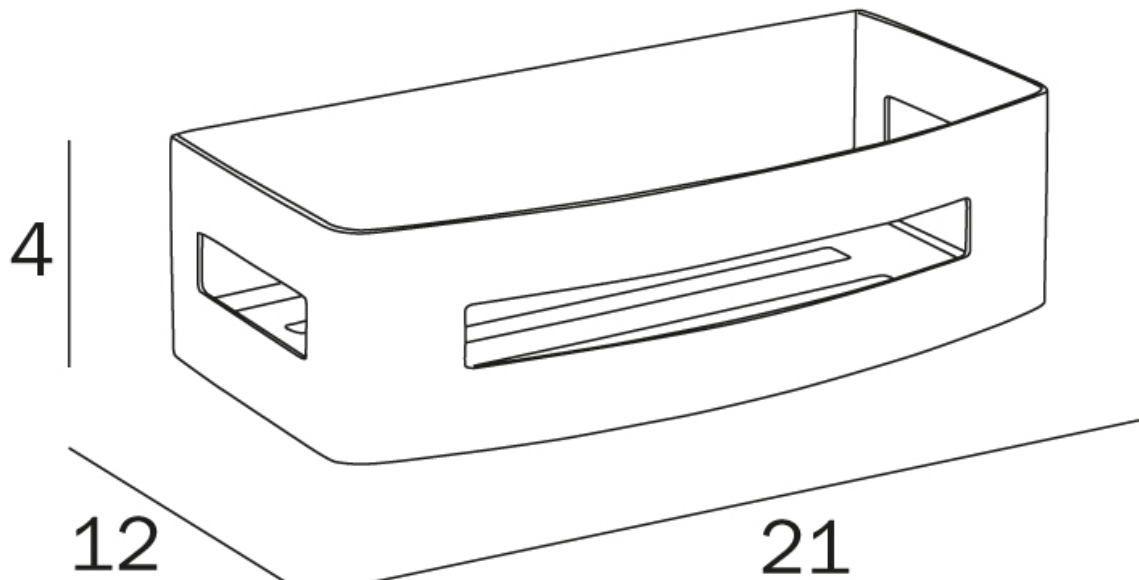

HOTELLERIE
DELUXE REMOVABLE BASKET
(Chrome - AV151C)

Features:
Easily removed for cleaning

Proudly imported and distributed by
Gro Agencies Pty Ltd
Unit 2 / 37 Howe St, Osborne Park, WA, 6017
P 08 9446 3288 E info@groagencies.com.au W www.groagencies.com.au